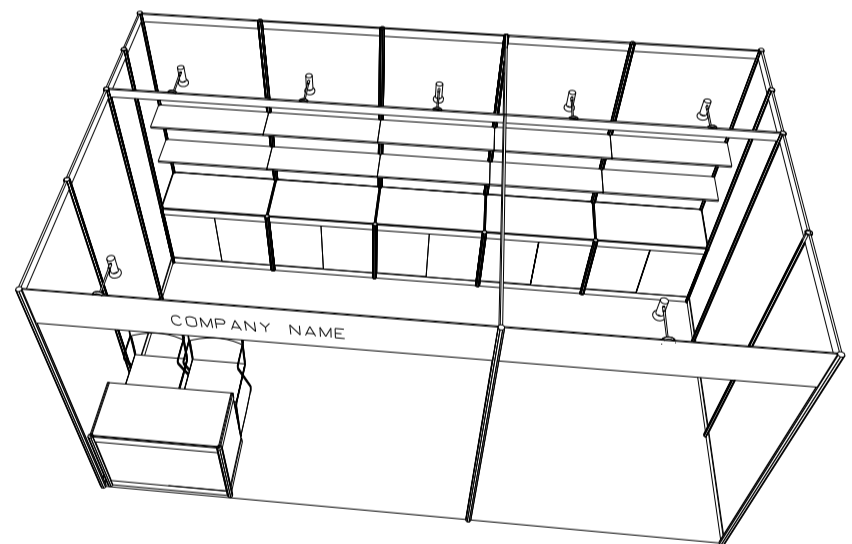

Hong Kong International Diamond, Gem & Pearl Show

香港國際鑽石、寶石及珍珠展

PACKAGE 11

5M x 3M Standard Booth

五米乘三米標準攤位

IMPORTANT NOTICE AMENDMENT OF BOOTH LIGHTING SPECIFICATIONS

ALL LIGHTS SPECIFIED AS 23 WATT ENERGY SAVING LAMPS (BOTH SPOTLIGHT/LONGARMED) ON THIS DRAWING WILL BE CHANGED TO **13 WATT LED LAMPS**, WITH EFFECT ON THE 1st OF JANUARY 2019.

BOOTH SPECIFICATIONS		QTY.
	1000L x 500W x 750H INFORMATION COUNTER	1
	1000L x 500W x 750H LOCKABLE CABINET	5
	3000W x 300D DISPLAY SHELF	2
	2000W x 300D DISPLAY SHELF	2
	23W ENERGY SAVING LAMP LONGARMED SPOTLIGHT (YELLOW LIGHT)	7
	BLACK LEATHER CHAIR	2
	CEILING BEAM	8M
	RUBBISH BIN & CARPET (15sqm.)	