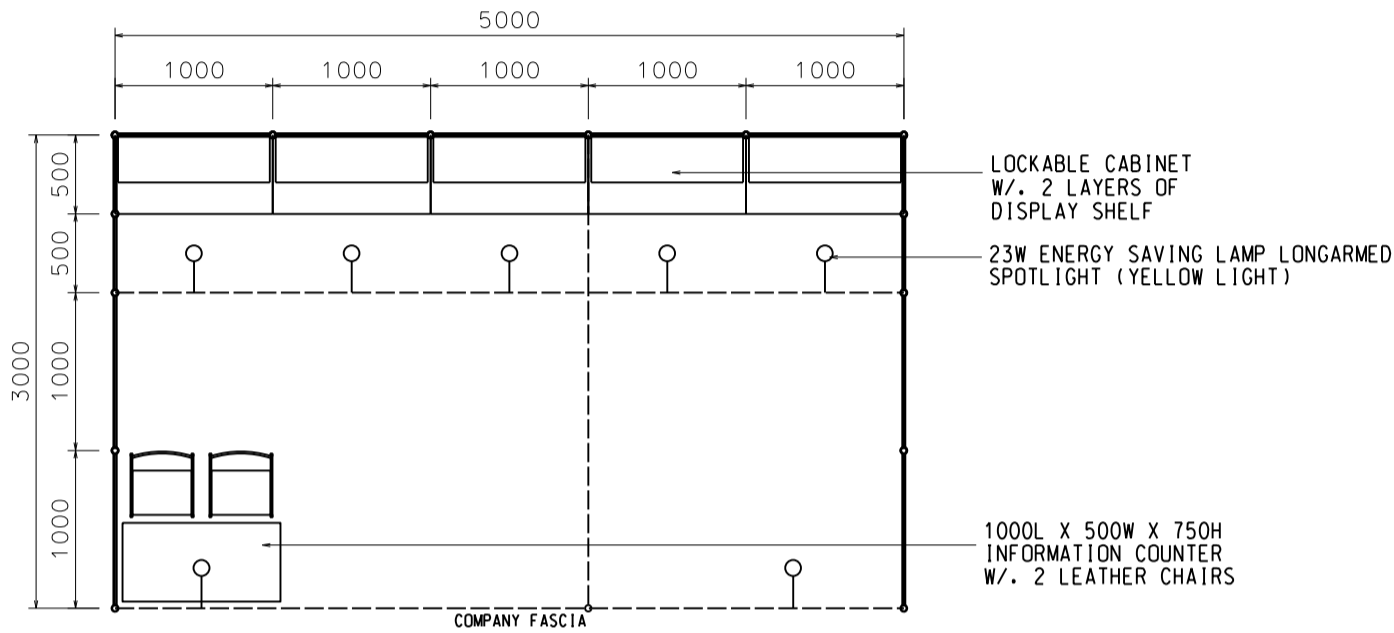

Hong Kong International Diamond, Gem & Pearl Show

香港國際鑽石、寶石及珍珠展

PACKAGE 11

5M x 3M Standard Booth

五米乘三米標準攤位

IMPORTANT NOTICE AMENDMENT OF BOOTH LIGHTING SPECIFICATIONS

ALL LIGHTS SPECIFIED AS 23 WATT ENERGY SAVING LAMPS (BOTH SPOTLIGHT/LONGARMED) ON THIS DRAWING WILL BE CHANGED TO **13 WATT LED LAMPS**, WITH EFFECT ON THE 1st OF JANUARY 2019.

BOOTH SPECIFICATIONS		QTY.
	1000L x 500W x 750H INFORMATION COUNTER	1
	1000L x 500W x 750H LOCKABLE CABINET	5
	3000W x 300D DISPLAY SHELF	2
	2000W x 300D DISPLAY SHELF	2
	23W ENERGY SAVING LAMP LONGARMED SPOTLIGHT (YELLOW LIGHT)	7
	BLACK LEATHER CHAIR	2
	CEILING BEAM	8M
	RUBBISH BIN & CARPET (15sqm.)	