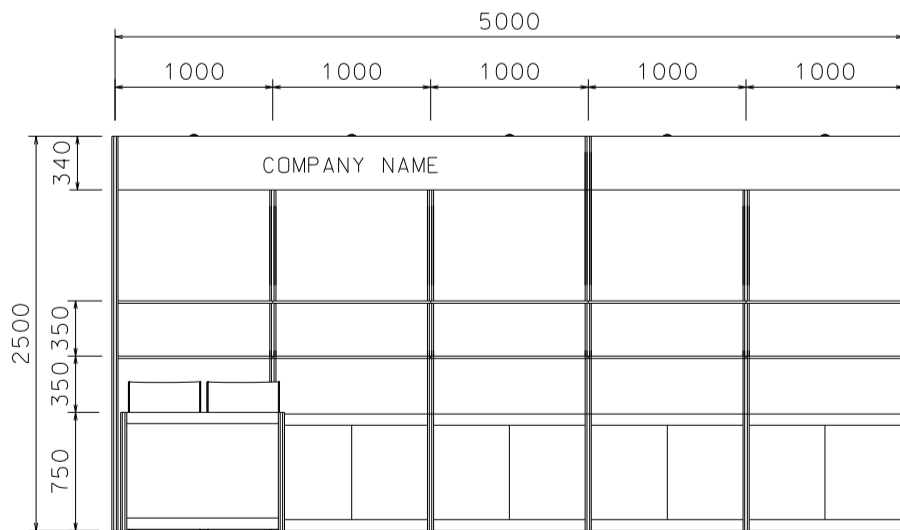

Hong Kong International Diamond, Gem & Pearl Show

香港國際鑽石、寶石及珍珠展

PACKAGE 11

5M x 3M Standard Booth

五米乘三米標準攤位

IMPORTANT NOTICE AMENDMENT OF BOOTH LIGHTING SPECIFICATIONS

ALL LIGHTS SPECIFIED AS 23 WATT ENERGY SAVING LAMPS (BOTH SPOTLIGHT/LONGARMED) ON THIS DRAWING WILL BE CHANGED TO **13 WATT LED LAMPS**, WITH EFFECT ON THE 1st OF JANUARY 2019.

BOOTH SPECIFICATIONS		QTY.
	1000L x 500W x 750H INFORMATION COUNTER	1
	1000L x 500W x 750H LOCKABLE CABINET	5
	3000W x 300D DISPLAY SHELF	2
	2000W x 300D DISPLAY SHELF	2
	23W ENERGY SAVING LAMP LONGARMED SPOTLIGHT (YELLOW LIGHT)	7
	BLACK LEATHER CHAIR	2
	CEILING BEAM	8M
	RUBBISH BIN & CARPET (15sqm.)	