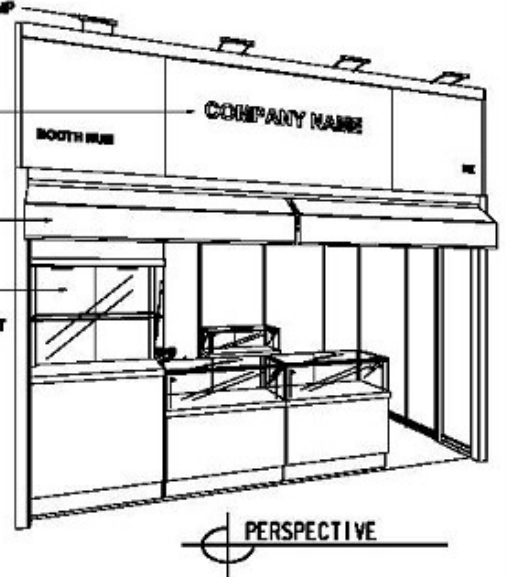

TREASURE OF NATURE

4m x 3M Non-Corner Booth (3.5mH)

四米乘三米自然瑰寶標準攤位

PLAN

- 500W SQUARE PIN SOCKET
- ALL PANEL IN 2.5MM
- 1000 X 500 X 1000H LOW SHOWCASE W/. LOCKABLE GLASS SWING DOOR, 2 X 5W LED WHITE SPOTLIGHT (6000K) INSIDE SHOWCASE, LED WHITE LIGHT STRIP (6500K) WITH S/S COVER AND 1 X 50W COB LIGHT (WHITE LIGHT) ON TOP
- SYSTEM BEAM
- 700 X 700 X 750mmH MEETING TABLE W/. 3 CHAIRS
- 2115H TALL SHOWCASE W/. 1 LAYER OF GLASS SHELF, LOCKABLE WOODEN SWING DOOR AND 2 X 50W COB LIGHT (WHITE LIGHT)
- BAR STOOL
- 1000 X 500 X 1000H LOW SHOWCASE W/. LOCKABLE WOODEN SWING DOOR, 2 X 5W LED WHITE SPOTLIGHT (6000K) INSIDE SHOWCASE, LED WHITE LIGHT STRIP (6500K) WITH S/S COVER AND 1 X 50W COB LIGHT (WHITE LIGHT) ON TOP
- 24W LED GILBERT LAMP
- 24W LED GILBERT LAMP

FOAMBOARD COMPANY FASCIA
W/. STICKER COMPANY WORDING

FABRIC CANOPY

2115H TALL SHOWCASE
W/. 1 LAYER OF GLASS
SHELF, LOCKABLE WOODEN
SWING DOOR AND 2 X 50W COB LIGHT
(WHITE LIGHT)

PERSPECTIVE

ELEVATION

BOOTH SPECIFICATIONS		QTY.
	1000 X 500 X 2115H TALL SHOWCASE W/. 1 LAYER OF GLASS SHELF, LOCKABLE WOODEN SWING DOOR AND 2 X 50W COB LIGHT (WHITE LIGHT)	1
	1000 X 500 X 1000H LOW SHOWCASE W/. LOCKABLE WOODEN SWING DOOR, 2 X 5W LED WHITE SPOTLIGHT (6000K) INSIDE SHOWCASE, LED WHITE LIGHT STRIP (6500K) WITH S/S COVER AND 1 X 50W COB LIGHT (WHITE LIGHT) ON TOP	2
	1000 X 500 X 1000H LOW SHOWCASE W/. LOCKABLE GLASS SWING DOOR, 2 X 5W LED WHITE SPOTLIGHT (6000K) INSIDE SHOWCASE, LED WHITE LIGHT STRIP (6500K) WITH S/S COVER AND 1 X 50W COB LIGHT (WHITE LIGHT) ON TOP	1
	700 X 700 X 750mmH WHITE MEETING TABLE (GL-TW73)	1
	24W LED GILBERT LAMP (FOR FASCIA)	4
	LONG ARMED SPOTLIGHT (300MM) 13 WATT LED LAMP (YELLOW LIGHT)	6
	500W SQUARE PIN SOCKET	1
	BAR STOOL	2
	WHITE CHAIR (GL-CW52)	3
	CEILING BEAM	15.5M
	RUBBISH BIN & CARPET (12sqm.)	