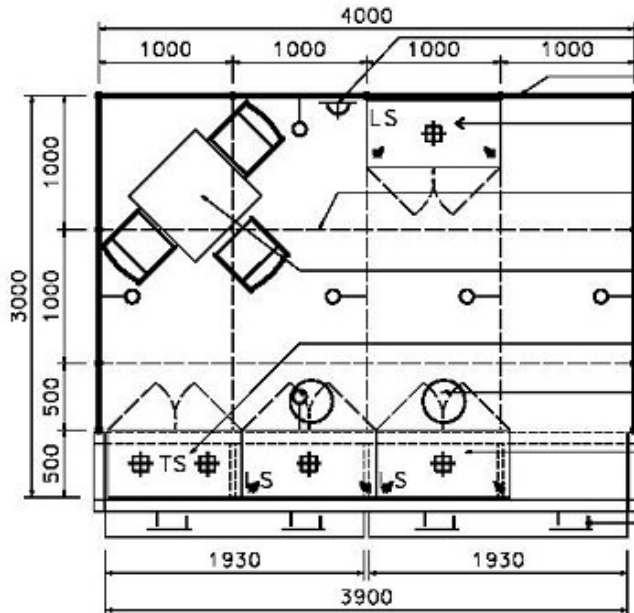

TREASURE OF NATURE

4m x 3M Non-Corner Booth (3.5mH)

四米乘三米自然瑰寶標準攤位

PLAN

- 500W SQUARE PIN SOCKET
- ALL PANEL IN 2.5MM
- 1000 X 500 X 1000H LOW SHOWCASE W/. LOCKABLE GLASS SWING DOOR, 2 X 5W LED WHITE SPOTLIGHT (6000K) INSIDE SHOWCASE, LED WHITE LIGHT STRIP (6500K) WITH S/S COVER AND 1 X 50W COB LIGHT (WHITE LIGHT) ON TOP
- SYSTEM BEAM
- 700 X 700 X 750mmH MEETING TABLE W/. 3 CHAIRS
- 2115H TALL SHOWCASE W/. 1 LAYER OF GLASS SHELF, LOCKABLE WOODEN SWING DOOR AND 2 X 50W COB LIGHT (WHITE LIGHT)
- BAR STOOL
- 1000 X 500 X 1000H LOW SHOWCASE W/. LOCKABLE WOODEN SWING DOOR, 2 X 5W LED WHITE SPOTLIGHT (6000K) INSIDE SHOWCASE, LED WHITE LIGHT STRIP (6500K) WITH S/S COVER AND 1 X 50W COB LIGHT (WHITE LIGHT) ON TOP
- 24W LED GILBERT LAMP
- 24W LED GILBERT LAMP

FOAMBOARD COMPANY FASCIA
W/. STICKER COMPANY WORDING

FABRIC CANOPY

2115H TALL SHOWCASE
W/. 1 LAYER OF GLASS
SHELF, LOCKABLE WOODEN
SWING DOOR AND 2 X 50W COB LIGHT
(WHITE LIGHT)

PERSPECTIVE

ELEVATION

BOOTH SPECIFICATIONS		QTY.
	1000 X 500 X 2115H TALL SHOWCASE W/. 1 LAYER OF GLASS SHELF, LOCKABLE WOODEN SWING DOOR AND 2 X 50W COB LIGHT (WHITE LIGHT)	1
	1000 X 500 X 1000H LOW SHOWCASE W/. LOCKABLE WOODEN SWING DOOR, 2 X 5W LED WHITE SPOTLIGHT (6000K) INSIDE SHOWCASE, LED WHITE LIGHT STRIP (6500K) WITH S/S COVER AND 1 X 50W COB LIGHT (WHITE LIGHT) ON TOP	2
	1000 X 500 X 1000H LOW SHOWCASE W/. LOCKABLE GLASS SWING DOOR, 2 X 5W LED WHITE SPOTLIGHT (6000K) INSIDE SHOWCASE, LED WHITE LIGHT STRIP (6500K) WITH S/S COVER AND 1 X 50W COB LIGHT (WHITE LIGHT) ON TOP	1
	700 X 700 X 750mmH WHITE MEETING TABLE (GL-TW73)	1
	24W LED GILBERT LAMP (FOR FASCIA)	4
	LONG ARMED SPOTLIGHT (300MM) 13 WATT LED LAMP (YELLOW LIGHT)	6
	500W SQUARE PIN SOCKET	1
	BAR STOOL	2
	WHITE CHAIR (GL-CW52)	3
	CEILING BEAM	15.5M
	RUBBISH BIN & CARPET (12sqm.)	