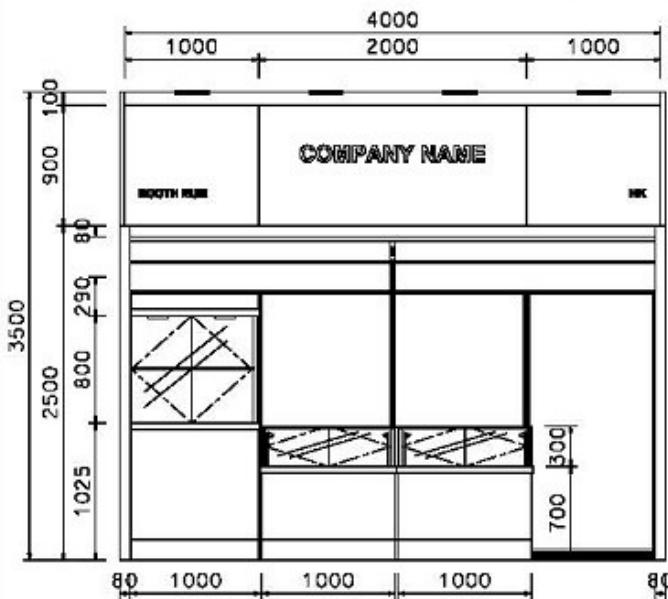

TREASURE OF NATURE

4m x 3M Non-Corner Booth (3.5mH)

四米乘三米自然瑰寶標準攤位

PLAN

- 500W SQUARE PIN SOCKET
- ALL PANEL IN 2.5MM
- 1000 X 500 X 1000H LOW SHOWCASE W/. LOCKABLE GLASS SWING DOOR, 2 X 5W LED WHITE SPOTLIGHT (6000K) INSIDE SHOWCASE, LED WHITE LIGHT STRIP (6500K) WITH S/S COVER AND 1 X 50W COB LIGHT (WHITE LIGHT) ON TOP
- SYSTEM BEAM
- 700 X 700 X 750mmH MEETING TABLE W/. 3 CHAIRS
- 2115H TALL SHOWCASE W/. 1 LAYER OF GLASS SHELF, LOCKABLE WOODEN SWING DOOR AND 2 X 50W COB LIGHT (WHITE LIGHT)
- BAR STOOL
- 1000 X 500 X 1000H LOW SHOWCASE W/. LOCKABLE WOODEN SWING DOOR, 2 X 5W LED WHITE SPOTLIGHT (6000K) INSIDE SHOWCASE, LED WHITE LIGHT STRIP (6500K) WITH S/S COVER AND 1 X 50W COB LIGHT (WHITE LIGHT) ON TOP
- 24W LED GILBERT LAMP
- 24W LED GILBERT LAMP

FOAMBOARD COMPANY FASCIA
W/. STICKER COMPANY WORDING

FABRIC CANOPY

2115H TALL SHOWCASE
W/. 1 LAYER OF GLASS
SHELF, LOCKABLE WOODEN
SWING DOOR AND 2 X 50W COB LIGHT
(WHITE LIGHT)

PERSPECTIVE

ELEVATION

BOOTH SPECIFICATIONS		QTY.
	1000 X 500 X 2115H TALL SHOWCASE W/. 1 LAYER OF GLASS SHELF, LOCKABLE WOODEN SWING DOOR AND 2 X 50W COB LIGHT (WHITE LIGHT)	1
	1000 X 500 X 1000H LOW SHOWCASE W/. LOCKABLE WOODEN SWING DOOR, 2 X 5W LED WHITE SPOTLIGHT (6000K) INSIDE SHOWCASE, LED WHITE LIGHT STRIP (6500K) WITH S/S COVER AND 1 X 50W COB LIGHT (WHITE LIGHT) ON TOP	2
	1000 X 500 X 1000H LOW SHOWCASE W/. LOCKABLE GLASS SWING DOOR, 2 X 5W LED WHITE SPOTLIGHT (6000K) INSIDE SHOWCASE, LED WHITE LIGHT STRIP (6500K) WITH S/S COVER AND 1 X 50W COB LIGHT (WHITE LIGHT) ON TOP	1
	700 X 700 X 750mmH WHITE MEETING TABLE (GL-TW73)	1
	24W LED GILBERT LAMP (FOR FASCIA)	4
	LONG ARMED SPOTLIGHT (300MM) 13 WATT LED LAMP (YELLOW LIGHT)	6
	500W SQUARE PIN SOCKET	1
	BAR STOOL	2
	WHITE CHAIR (GL-CW52)	3
	CEILING BEAM	15.5M
	RUBBISH BIN & CARPET (12sqm.)	