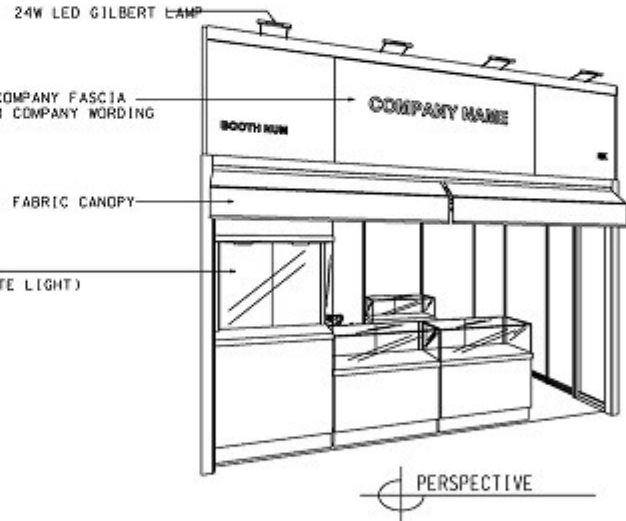

Hong Kong International Diamond, Gem & Pearl Show

香港國際鑽石、寶石及珍珠展

TREASURES OF OCEAN

4m x 3M Non-Corner Booth (3.5mH)

BOOTH SPECIFICATIONS		QTY.
	1000 X 500 X 2115H TALL SHOWCASE W/. LOCKABLE WOODEN SWING DOOR AND 2 X 50W COB LIGHT (WHITE LIGHT)	1
	1000 X 500 X 1000H LOW SHOWCASE W/. LOCKABLE WOODEN SWING DOOR AND 1 X 50W COB LIGHT (WHITE LIGHT) ON TOP	2
	1000 X 500 X 1000H LOW SHOWCASE W/. LOCKABLE GLASS SWING DOOR AND 1 X 50W COB LIGHT (WHITE LIGHT) ON TOP	1
	700 x 700 x 750mmH MEETING TABLE	1
	24W LED GILBERT LAMP (FOR FASCIA)	4
	LONG ARMED SPOTLIGHT (300MM) 13 WATT LED LAMP (YELLOW LIGHT)	3
	500w SQUARE PIN SOCKET	1
	BAR STOOL	2
	CHAIR	3
	CEILING BEAM	15.5M
	RUBBISH BIN & CARPET (12sqm.)	