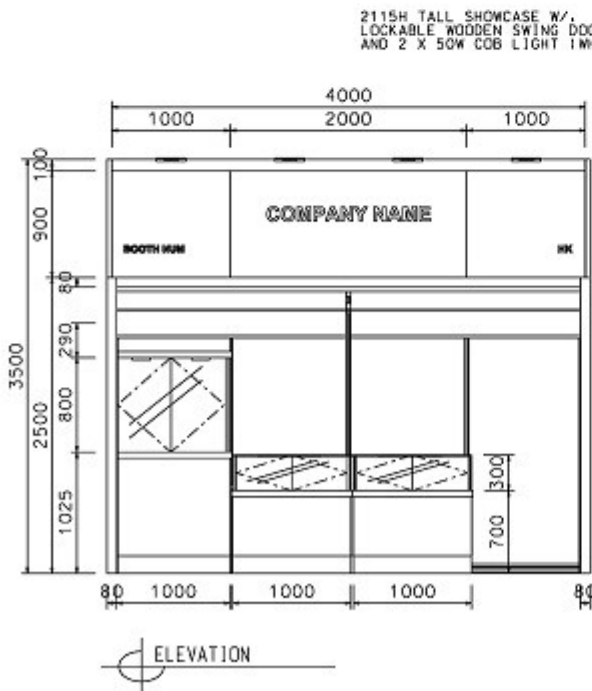

Hong Kong International Diamond, Gem & Pearl Show

香港國際鑽石、寶石及珍珠展

TREASURES OF OCEAN

4m x 3M Non-Corner Booth (3.5mH)

BOOTH SPECIFICATIONS		QTY.
	1000 X 500 X 2115H TALL SHOWCASE W/. LOCKABLE WOODEN SWING DOOR AND 2 X 50W COB LIGHT (WHITE LIGHT)	1
	1000 X 500 X 1000H LOW SHOWCASE W/. LOCKABLE WOODEN SWING DOOR AND 1 X 50W COB LIGHT (WHITE LIGHT) ON TOP	2
	1000 X 500 X 1000H LOW SHOWCASE W/. LOCKABLE GLASS SWING DOOR AND 1 X 50W COB LIGHT (WHITE LIGHT) ON TOP	1
	700 x 700 x 750mmH MEETING TABLE	1
	24W LED GILBERT LAMP (FOR FASCIA)	4
	LONG ARMED SPOTLIGHT (300MM) 13 WATT LED LAMP (YELLOW LIGHT)	3
	500w SQUARE PIN SOCKET	1
	BAR STOOL	2
	CHAIR	3
	CEILING BEAM	15.5M
	RUBBISH BIN & CARPET (12sqm.)	