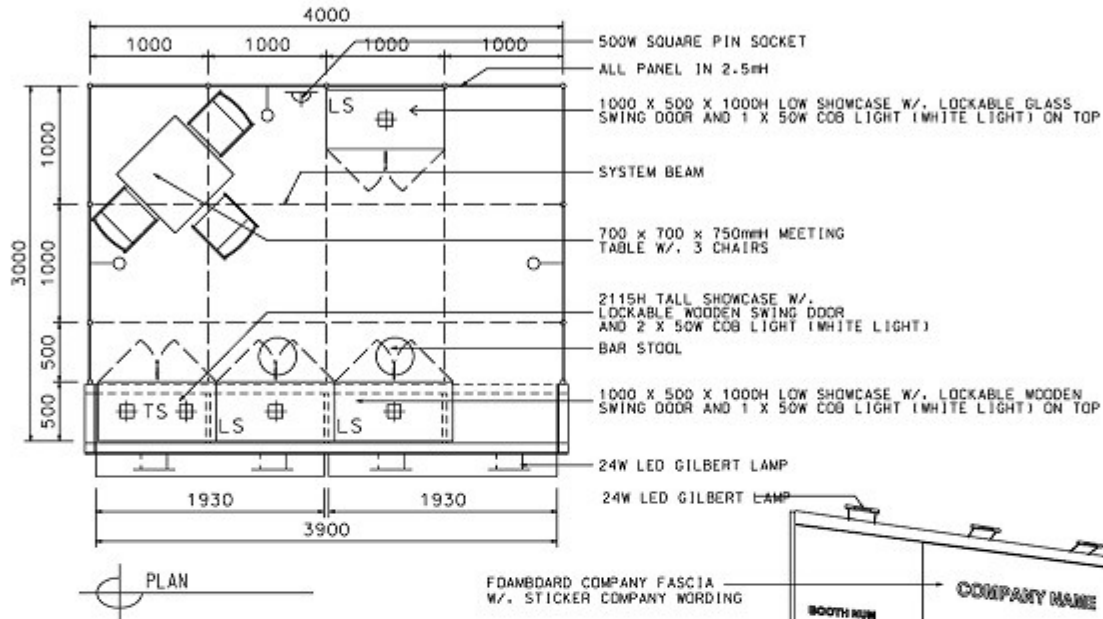

Hong Kong International Diamond, Gem & Pearl Show

香港國際鑽石、寶石及珍珠展

TREASURES OF OCEAN

4m x 3M Non-Corner Booth (3.5mH)

BOOTH SPECIFICATIONS		QTY.
	1000 X 500 X 2115H TALL SHOWCASE W/. LOCKABLE WOODEN SWING DOOR AND 2 X 50W COB LIGHT (WHITE LIGHT)	1
	1000 X 500 X 1000H LOW SHOWCASE W/. LOCKABLE WOODEN SWING DOOR AND 1 X 50W COB LIGHT (WHITE LIGHT) ON TOP	2
	1000 X 500 X 1000H LOW SHOWCASE W/. LOCKABLE GLASS SWING DOOR AND 1 X 50W COB LIGHT (WHITE LIGHT) ON TOP	1
	700 x 700 x 750mmH MEETING TABLE	1
	24W LED GILBERT LAMP (FOR FASCIA)	4
	LONG ARMED SPOTLIGHT (300MM) 13 WATT LED LAMP (YELLOW LIGHT)	3
	500w SQUARE PIN SOCKET	1
	BAR STOOL	2
	CHAIR	3
	CEILING BEAM	15.5M
	RUBBISH BIN & CARPET (12sqm.)	