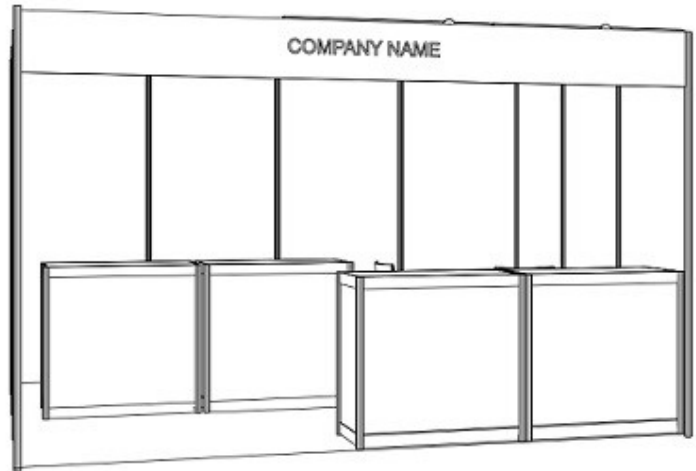

PACKAGE 16

4M x 3M Standard Booth

四米乘三米標準攤位

PLAN

PERSPECTIVE

ELEVATION

BOOTH SPECIFICATIONS		QTY.
	1000L x 500W x 1000H INFORMATION COUNTER	4
	LED T5 TUBE	9
	13W LED LAMP LONGARMED SPOTLIGHT (YELLOW LIGHT)	5
	700 X 700 X 750H MEEING TABLE	1
	BLACK LEATHER CHAIR	4
	CEILING BEAM	4M
	RUBBISH BIN & CARPET (12sqm.)	