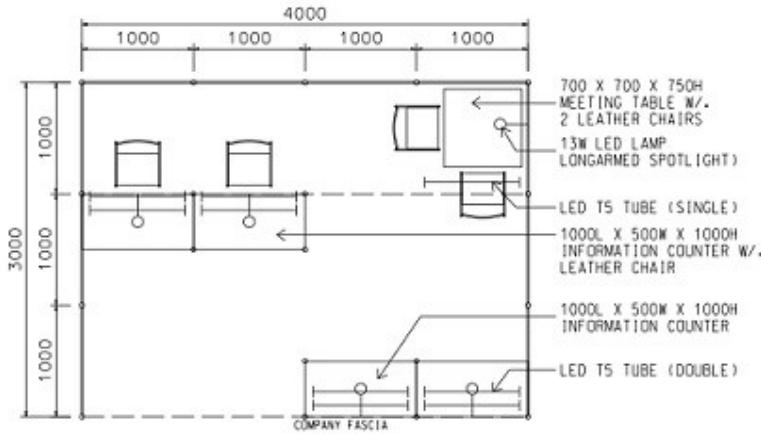

PACKAGE 16

4M x 3M Standard Booth

四米乘三米標準攤位

PLAN

PERSPECTIVE

ELEVATION

BOOTH SPECIFICATIONS		QTY.
	1000L x 500W x 1000H INFORMATION COUNTER	4
	LED T5 TUBE	9
	13W LED LAMP LONGARMED SPOTLIGHT (YELLOW LIGHT)	5
	700 X 700 X 750H MEEING TABLE	1
	BLACK LEATHER CHAIR	4
	CEILING BEAM	4M
	RUBBISH BIN & CARPET (12sqm.)	