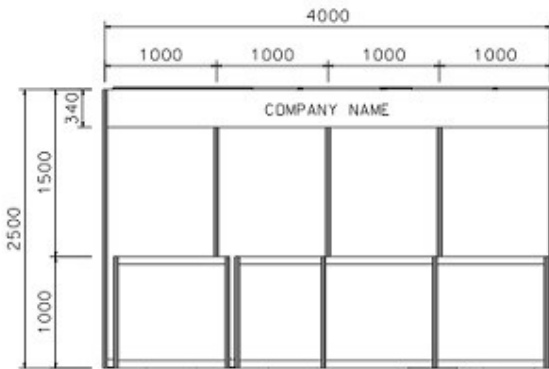

PACKAGE 16

4M x 3M Standard Booth

四米乘三米標準攤位

PLAN

PERSPECTIVE

ELEVATION

BOOTH SPECIFICATIONS		QTY.
	1000L x 500W x 1000H INFORMATION COUNTER	4
	LED T5 TUBE	9
	13W LED LAMP LONGARMED SPOTLIGHT (YELLOW LIGHT)	5
	700 X 700 X 750H MEEING TABLE	1
	BLACK LEATHER CHAIR	4
	CEILING BEAM	4M
	RUBBISH BIN & CARPET (12sqm.)	