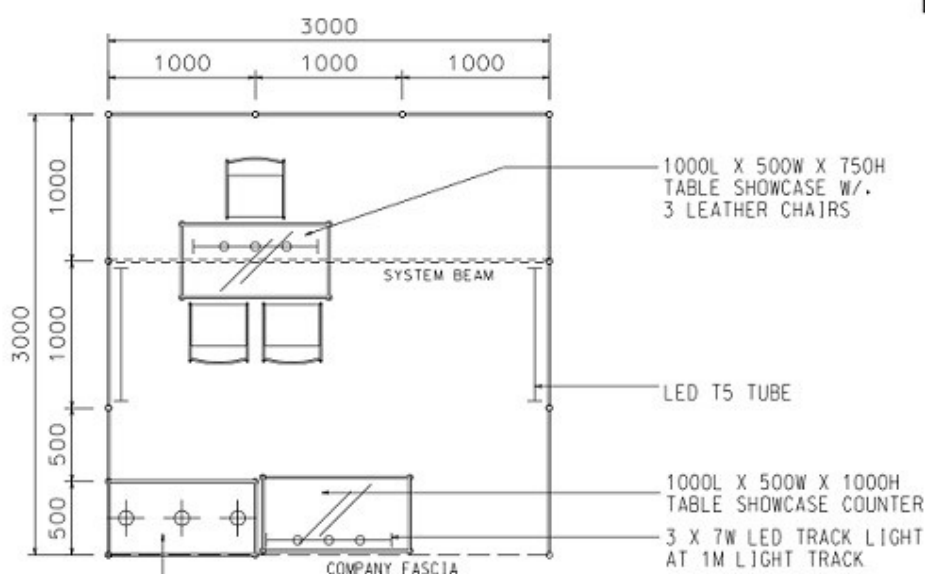

Hong Kong International Diamond, Gem & Pearl Show

香港國際鑽石、寶石及珍珠展

PACKAGE 1

3M x 3M Standard Booth

三米乘三米標準攤位

1000L TALL SHOWCASE W/
3 X 7W LED DOWNLIGHT

BOOTH SPECIFICATIONS		QTY.
	1000L TALL SHOWCASE W/ 3 X 7W LED DOWNLIGHT	1
	1000L x 500W x 750H TABLE SHOWCASE	1
	1000L x 500W x 1000H TABLE SHOWCASE COUNTER	1
	3 X 7W LED TRACK LIGHT	2
	LED T5 TUBE	2
	BLACK LEATHER CHAIR	3
	CEILING BEAM	3M
	RUBBISH BIN & CARPET (9sqm.)	