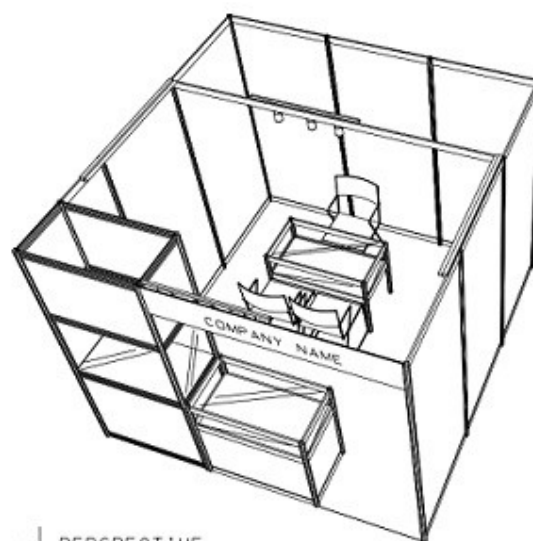

Hong Kong International Diamond, Gem & Pearl Show

香港國際鑽石、寶石及珍珠展

PACKAGE 1

3M x 3M Standard Booth

三米乘三米標準攤位

1000L TALL SHOWCASE W/
3 X 7W LED DOWNLIGHT

BOOTH SPECIFICATIONS		QTY.
	1000L TALL SHOWCASE W/ 3 X 7W LED DOWNLIGHT	1
	1000L x 500W x 750H TABLE SHOWCASE	1
	1000L x 500W x 1000H TABLE SHOWCASE COUNTER	1
	3 X 7W LED TRACK LIGHT	2
	LED T5 TUBE	2
	BLACK LEATHER CHAIR	3
	CEILING BEAM	3M
	RUBBISH BIN & CARPET (9sqm.)	