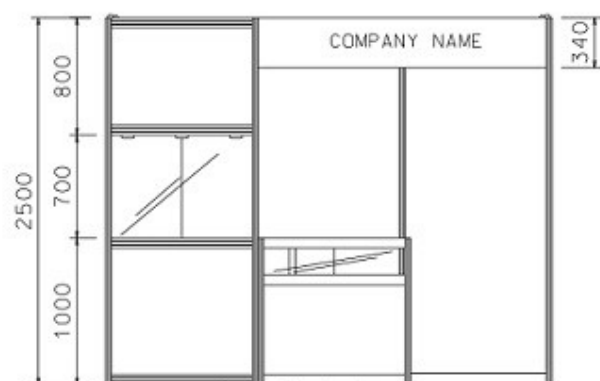

Hong Kong International Diamond, Gem & Pearl Show

香港國際鑽石、寶石及珍珠展

PACKAGE 1

3M x 3M Standard Booth

三米乘三米標準攤位

1000L TALL SHOWCASE W/
3 X 7W LED DOWNLIGHT

BOOTH SPECIFICATIONS		QTY.
	1000L TALL SHOWCASE W/ 3 X 7W LED DOWNLIGHT	1
	1000L x 500W x 750H TABLE SHOWCASE	1
	1000L x 500W x 1000H TABLE SHOWCASE COUNTER	1
	3 X 7W LED TRACK LIGHT	2
	LED T5 TUBE	2
	BLACK LEATHER CHAIR	3
	CEILING BEAM	3M
	RUBBISH BIN & CARPET (9sqm.)	