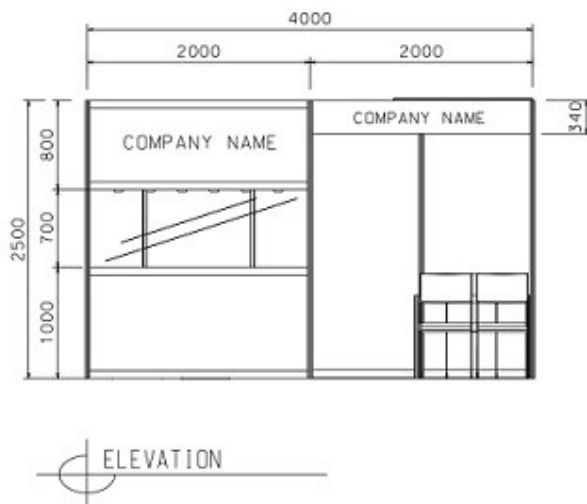

PACKAGE 13

4M x 3M Standard Booth

四米乘三米標準攤位

BOOTH SPECIFICATIONS		QTY.
	2000L TALL SHOWCASE W/. 6 X 7W LED DOWNLIGHT	1
	1000L x 500W x 750H TABLE SHOWCASE	1
	3 X 7W LED TRACK LIGHT	2
	LED T5 TUBE	1
	700 X 700 X 750H MEEING TABLE	1
	BLACK LEATHER CHAIR	6
	CEILING BEAM	4M
	RUBBISH BIN & CARPET (12sqm.)	