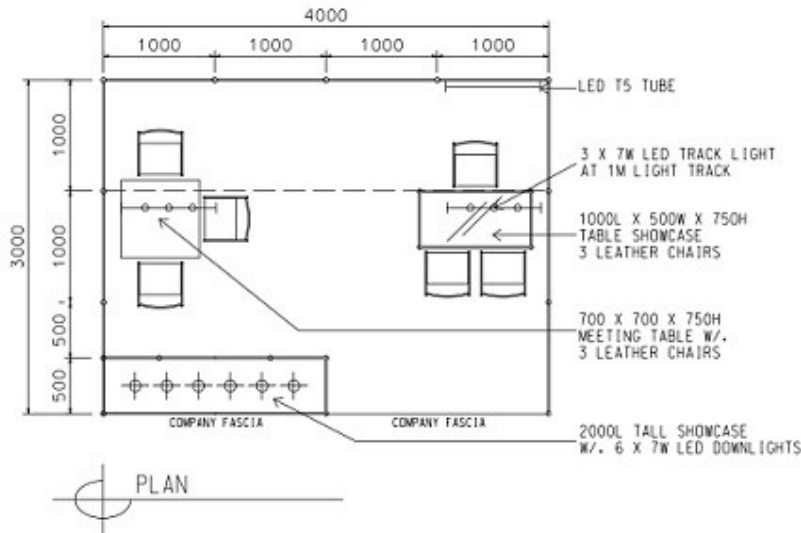

PACKAGE 13

4M x 3M Standard Booth

四米乘三米標準攤位

BOOTH SPECIFICATIONS		QTY.
	2000L TALL SHOWCASE W/. 6 X 7W LED DOWNLIGHT	1
	1000L x 500W x 750H TABLE SHOWCASE	1
	3 X 7W LED TRACK LIGHT	2
	LED T5 TUBE	1
	700 X 700 X 750H MEEING TABLE	1
	BLACK LEATHER CHAIR	6
	CEILING BEAM	4M
	RUBBISH BIN & CARPET (12sqm.)	