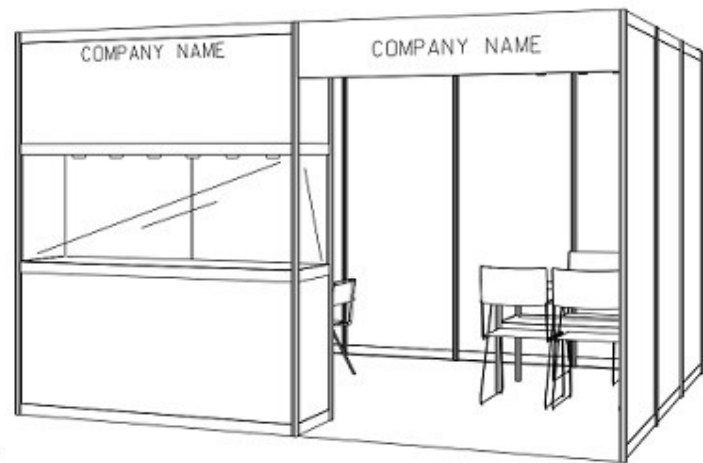

PACKAGE 13

4M x 3M Standard Booth

四米乘三米標準攤位

BOOTH SPECIFICATIONS		QTY.
	2000L TALL SHOWCASE W/. 6 X 7W LED DOWNLIGHT	1
	1000L x 500W x 750H TABLE SHOWCASE	1
	3 X 7W LED TRACK LIGHT	2
	LED T5 TUBE	1
	700 X 700 X 750H MEEING TABLE	1
	BLACK LEATHER CHAIR	6
	CEILING BEAM	4M
	RUBBISH BIN & CARPET (12sqm.)	