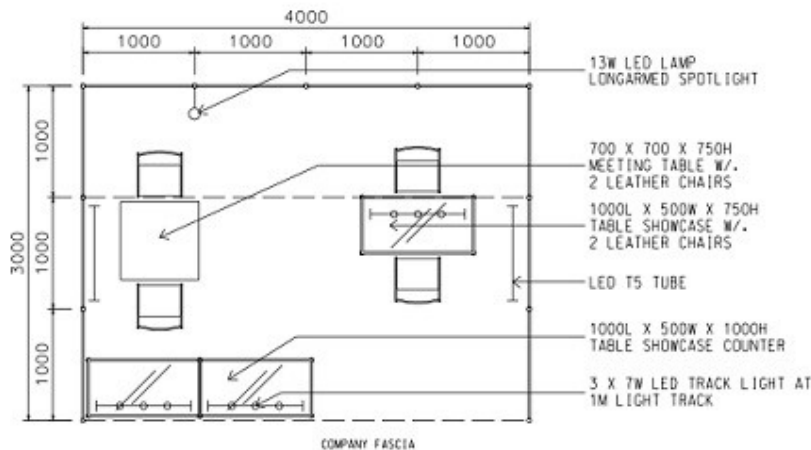

PACKAGE 15

4M x 3M Standard Booth

四米乘三米標準攤位

BOOTH SPECIFICATIONS		QTY.
	1000L x 500W x 1000H TABLE SHOWCASE COUNTER	2
	1000L x 500W x 750H TABLE SHOWCASE	1
	3 X 7W LED TRACK LIGHT	3
	LED T5 TUBE	2
	13W LED LAMP LONGARMED SPOTLIGHT (YELLOW LIGHT)	1
	700 X 700 X 750H MEEING TABLE	1
	BLACK LEATHER CHAIR	4
	CEILING BEAM	4M
	RUBBISH BIN & CARPET (12sqm.)	