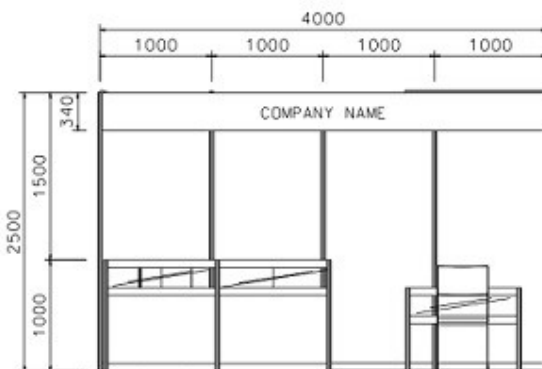

PACKAGE 15

4M x 3M Standard Booth

四米乘三米標準攤位

BOOTH SPECIFICATIONS		QTY.
	1000L x 500W x 1000H TABLE SHOWCASE COUNTER	2
	1000L x 500W x 750H TABLE SHOWCASE	1
	3 X 7W LED TRACK LIGHT	3
	LED T5 TUBE	2
	13W LED LAMP LONGARMED SPOTLIGHT (YELLOW LIGHT)	1
	700 X 700 X 750H MEEING TABLE	1
	BLACK LEATHER CHAIR	4
	CEILING BEAM	4M
	RUBBISH BIN & CARPET (12sqm.)	