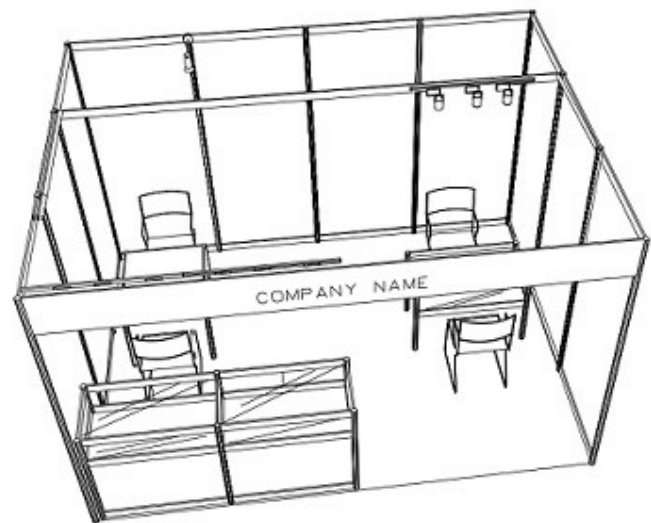

PACKAGE 15

4M x 3M Standard Booth

四米乘三米標準攤位

BOOTH SPECIFICATIONS		QTY.
	1000L x 500W x 1000H TABLE SHOWCASE COUNTER	2
	1000L x 500W x 750H TABLE SHOWCASE	1
	3 X 7W LED TRACK LIGHT	3
	LED T5 TUBE	2
	13W LED LAMP LONGARMED SPOTLIGHT (YELLOW LIGHT)	1
	700 X 700 X 750H MEEING TABLE	1
	BLACK LEATHER CHAIR	4
	CEILING BEAM	4M
	RUBBISH BIN & CARPET (12sqm.)	