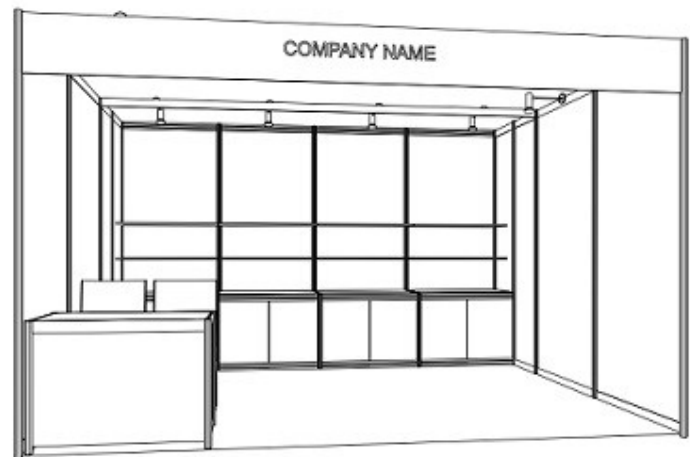

PACKAGE 17

4M x 3M Standard Booth

四米乘三米標準攤位

PLAN

PERSPECTIVE

ELEVATION

BOOTH SPECIFICATIONS		QTY.
	1000L x 500W x 750H INFORMATION COUNTER	1
	1000L x 500W x 750H LOCKABLE CABINET	4
	2000L x 300W DISPLAY SHELF	4
	13W LED LAMP LONGARMED SPOTLIGHT (YELLOW LIGHT)	6
	BLACK LEATHER CHAIR	2
	CEILING BEAM	4M
	RUBBISH BIN & CARPET (12sqm.)	