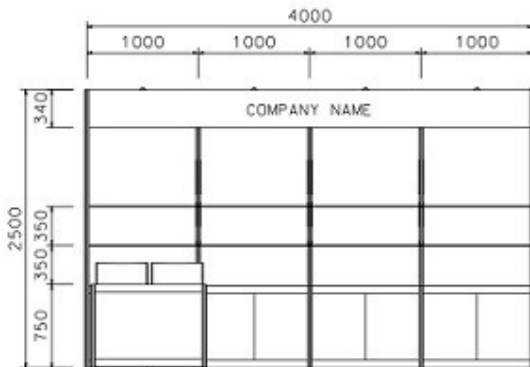

PACKAGE 17

4M x 3M Standard Booth

四米乘三米標準攤位

PLAN

PERSPECTIVE

ELEVATION

BOOTH SPECIFICATIONS		QTY.
	1000L x 500W x 750H INFORMATION COUNTER	1
	1000L x 500W x 750H LOCKABLE CABINET	4
	2000L x 300W DISPLAY SHELF	4
	13W LED LAMP LONGARMED SPOTLIGHT (YELLOW LIGHT)	6
	BLACK LEATHER CHAIR	2
	CEILING BEAM	4M
	RUBBISH BIN & CARPET (12sqm.)	