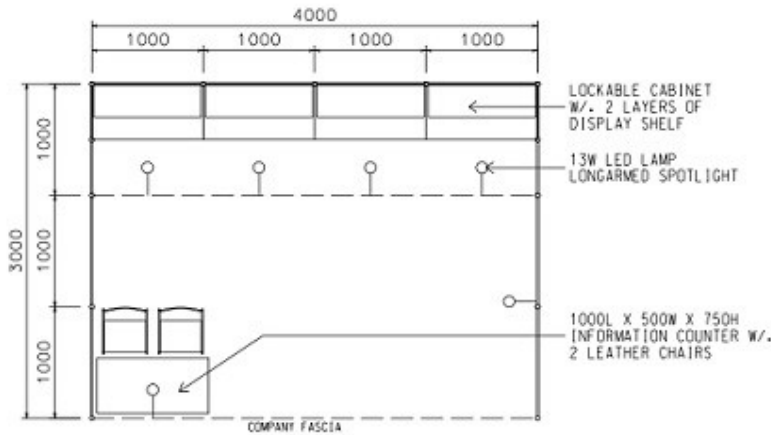

PACKAGE 17

4M x 3M Standard Booth

四米乘三米標準攤位

PLAN

PERSPECTIVE

ELEVATION

BOOTH SPECIFICATIONS		QTY.
	1000L x 500W x 750H INFORMATION COUNTER	1
	1000L x 500W x 750H LOCKABLE CABINET	4
	2000L x 300W DISPLAY SHELF	4
	13W LED LAMP LONGARMED SPOTLIGHT (YELLOW LIGHT)	6
	BLACK LEATHER CHAIR	2
	CEILING BEAM	4M
	RUBBISH BIN & CARPET (12sqm.)	