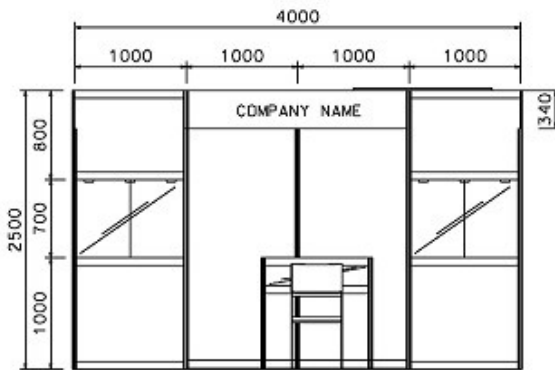

Hong Kong International Diamond, Gem & Pearl Show

香港國際鑽石、寶石及珍珠展

PACKAGE 18

4M x 3M Standard Booth

四米乘三米標準攤位

BOOTH SPECIFICATIONS		QTY.
	1000L TALL SHOWCASE W/ 3 X 7W LED DOWNLIGHT	2
	1000L x 500W x 1000H TABLE SHOWCASE	1
	3 X 7W LED TRACK LIGHT	1
	LED T5 TUBE	1
	700 X 700 X 750H MEEING TABLE	1
	BLACK LEATHER CHAIR	4
	CEILING BEAM	4M
	RUBBISH BIN & CARPET (12sqm.)	