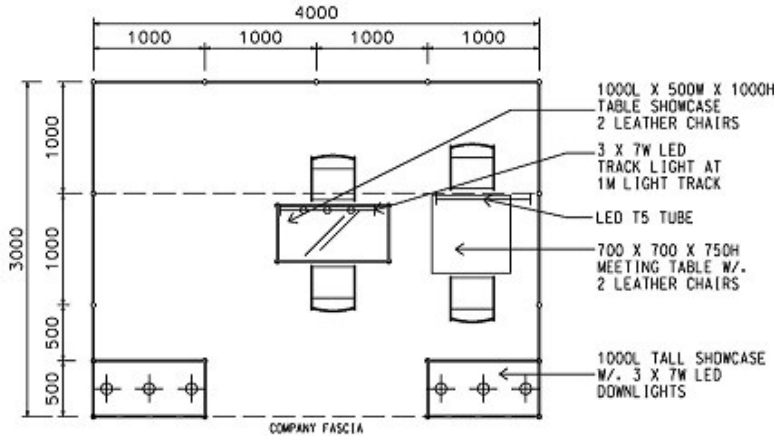

Hong Kong International Diamond, Gem & Pearl Show

香港國際鑽石、寶石及珍珠展

PACKAGE 18

4M x 3M Standard Booth

四米乘三米標準攤位

BOOTH SPECIFICATIONS		QTY.
	1000L TALL SHOWCASE W/ 3 X 7W LED DOWNLIGHT	2
	1000L x 500W x 1000H TABLE SHOWCASE	1
	3 X 7W LED TRACK LIGHT	1
	LED T5 TUBE	1
	700 X 700 X 750H MEEING TABLE	1
	BLACK LEATHER CHAIR	4
	CEILING BEAM	4M
	RUBBISH BIN & CARPET (12sqm.)	