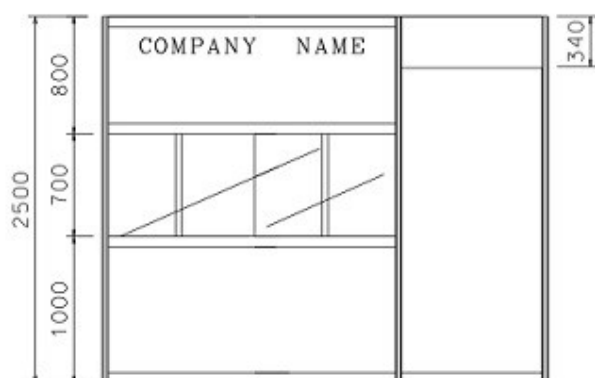

# PACKAGE 2

3M x 3M Standard Booth

三米乘三米標準攤位

2000L TALL SHOWCASE W/  
6 X 7W LED DOWNLIGHT

BOOTH SPECIFICATIONS		QTY.
	2000L TALL SHOWCASE W/ 6 X 7W LED DOWNLIGHT	1
	1000L x 500W x 750H TABLE SHOWCASE	1
	3 X 7W LED TRACK LIGHT	1
	LED T5 TUBE	1
	BLACK LEATHER CHAIR	3
	CEILING BEAM	3M
	RUBBISH BIN & CARPET (9sqm.)	