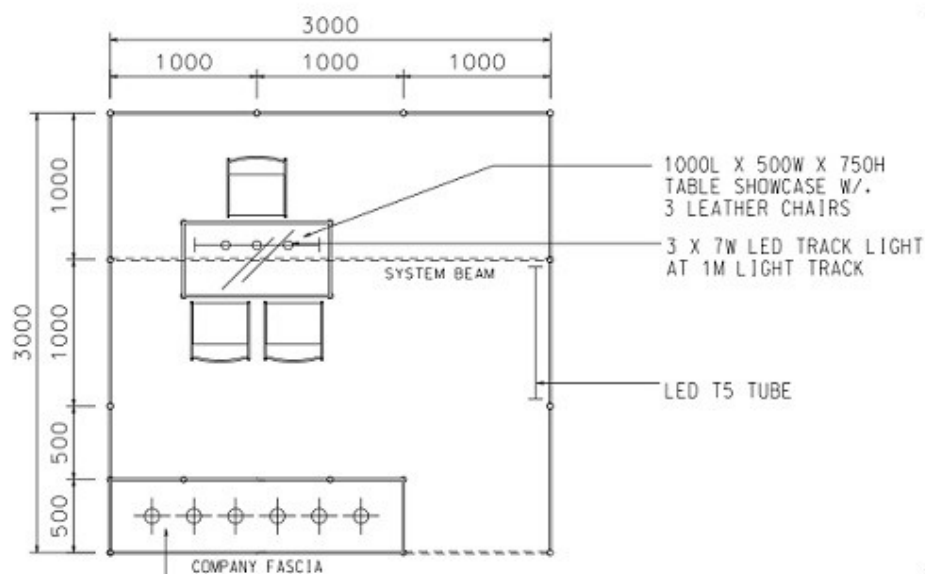

# PACKAGE 2

3M x 3M Standard Booth

三米乘三米標準攤位

2000L TALL SHOWCASE W/  
6 X 7W LED DOWNLIGHT

BOOTH SPECIFICATIONS		QTY.
	2000L TALL SHOWCASE W/ 6 X 7W LED DOWNLIGHT	1
	1000L x 500W x 750H TABLE SHOWCASE	1
	3 X 7W LED TRACK LIGHT	1
	LED T5 TUBE	1
	BLACK LEATHER CHAIR	3
	CEILING BEAM	3M
	RUBBISH BIN & CARPET (9sqm.)	