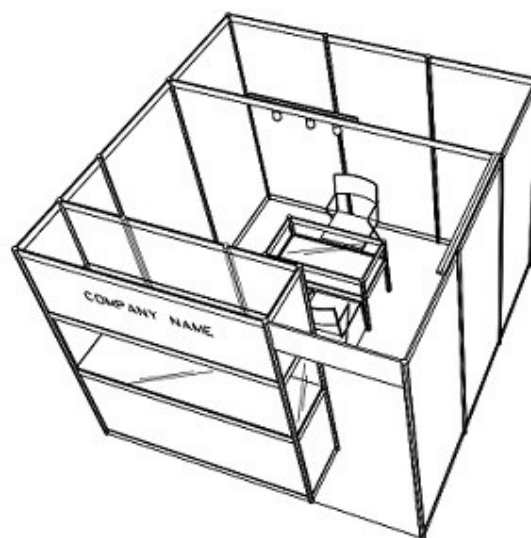

# PACKAGE 2

3M x 3M Standard Booth

三米乘三米標準攤位

2000L TALL SHOWCASE W/  
6 X 7W LED DOWNLIGHT

BOOTH SPECIFICATIONS		QTY.
	2000L TALL SHOWCASE W/ 6 X 7W LED DOWNLIGHT	1
	1000L x 500W x 750H TABLE SHOWCASE	1
	3 X 7W LED TRACK LIGHT	1
	LED T5 TUBE	1
	BLACK LEATHER CHAIR	3
	CEILING BEAM	3M
	RUBBISH BIN & CARPET (9sqm.)	