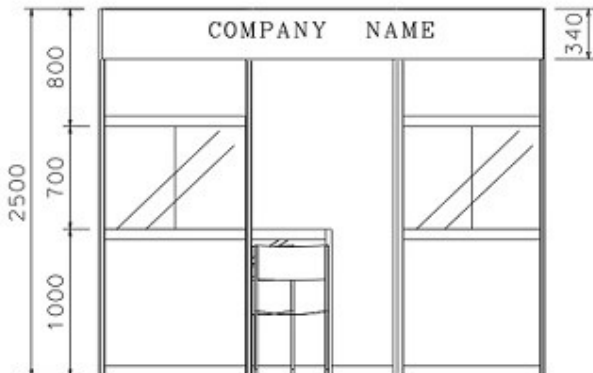

PACKAGE 3

3M x 3M Standard Booth

三米乘三米標準攤位

PLAN

PERSPECTIVE

ELEVATION

BOOTH SPECIFICATIONS		QTY.
	1000L TALL SHOWCASE W/. 3 X 7W LED DOWNLIGHT	2
	1000L x 500W x 750H TABLE SHOWCASE	1
	3 X 7W LED TRACK LIGHT	1
	LED T5 TUBE	1
	BLACK LEATHER CHAIR	3
	CEILING BEAM	3M
	RUBBISH BIN & CARPET (9sqm.)	