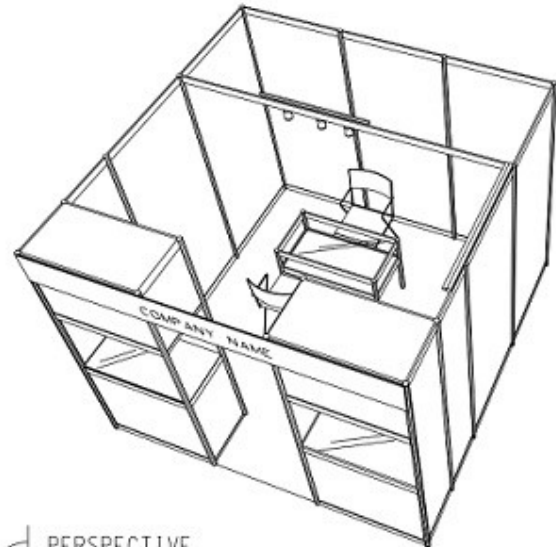

PACKAGE 3

3M x 3M Standard Booth

三米乘三米標準攤位

PLAN

PERSPECTIVE

ELEVATION

BOOTH SPECIFICATIONS		QTY.
	1000L TALL SHOWCASE W/. 3 X 7W LED DOWNLIGHT	2
	1000L x 500W x 750H TABLE SHOWCASE	1
	3 X 7W LED TRACK LIGHT	1
	LED T5 TUBE	1
	BLACK LEATHER CHAIR	3
	CEILING BEAM	3M
	RUBBISH BIN & CARPET (9sqm.)	