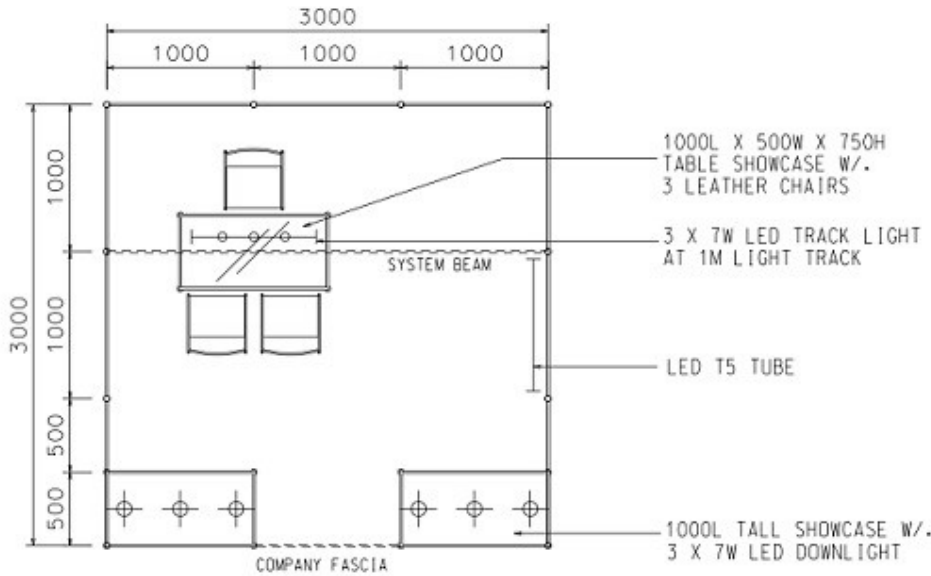

PACKAGE 3

3M x 3M Standard Booth

三米乘三米標準攤位

PLAN

PERSPECTIVE

ELEVATION

BOOTH SPECIFICATIONS		QTY.
	1000L TALL SHOWCASE W/. 3 X 7W LED DOWNLIGHT	2
	1000L x 500W x 750H TABLE SHOWCASE	1
	3 X 7W LED TRACK LIGHT	1
	LED T5 TUBE	1
	BLACK LEATHER CHAIR	3
	CEILING BEAM	3M
	RUBBISH BIN & CARPET (9sqm.)	