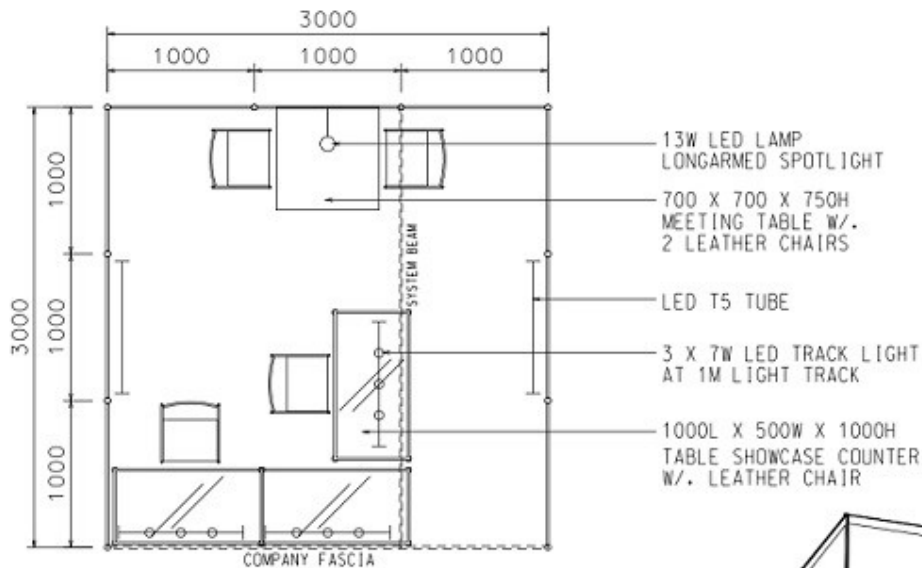

PACKAGE 4

3M x 3M Standard Booth

三米乘三米標準攤位

PLAN

PERSPECTIVE

ELEVATION

BOOTH SPECIFICATIONS		QTY.
	1000L X 500W X 1000H TABLE SHOWCASE COUNTER	3
	13W LED LAMP LONGARMED SPOTLIGHT (YELLOW LIGHT)	1
	3 X 7W LED TRACK LIGHT	3
	LED T5 TUBE	2
	700 X 700 X 750H MEETING TABLE	1
	BLACK LEATHER CHAIR	4
	CEILING BEAM	3M
	RUBBISH BIN & CARPET (9sqm.)	