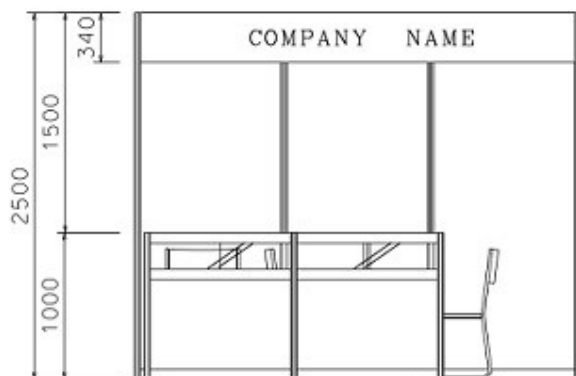

PACKAGE 4

3M x 3M Standard Booth

三米乘三米標準攤位

PLAN

PERSPECTIVE

ELEVATION

BOOTH SPECIFICATIONS		QTY.
	1000L X 500W X 1000H TABLE SHOWCASE COUNTER	3
	13W LED LAMP LONGARMED SPOTLIGHT (YELLOW LIGHT)	1
	3 X 7W LED TRACK LIGHT	3
	LED T5 TUBE	2
	700 X 700 X 750H MEETING TABLE	1
	BLACK LEATHER CHAIR	4
	CEILING BEAM	3M
	RUBBISH BIN & CARPET (9sqm.)	