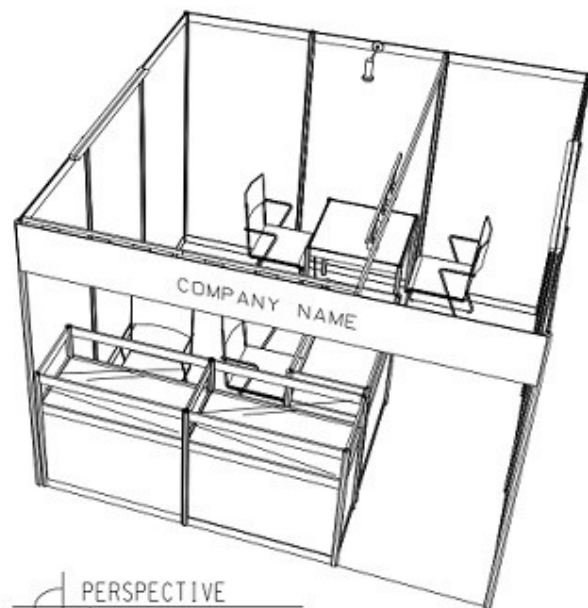

PACKAGE 4

3M x 3M Standard Booth

三米乘三米標準攤位

PLAN

PERSPECTIVE

ELEVATION

BOOTH SPECIFICATIONS		QTY.
	1000L X 500W X 1000H TABLE SHOWCASE COUNTER	3
	13W LED LAMP LONGARMED SPOTLIGHT (YELLOW LIGHT)	1
	3 X 7W LED TRACK LIGHT	3
	LED T5 TUBE	2
	700 X 700 X 750H MEETING TABLE	1
	BLACK LEATHER CHAIR	4
	CEILING BEAM	3M
	RUBBISH BIN & CARPET (9sqm.)	