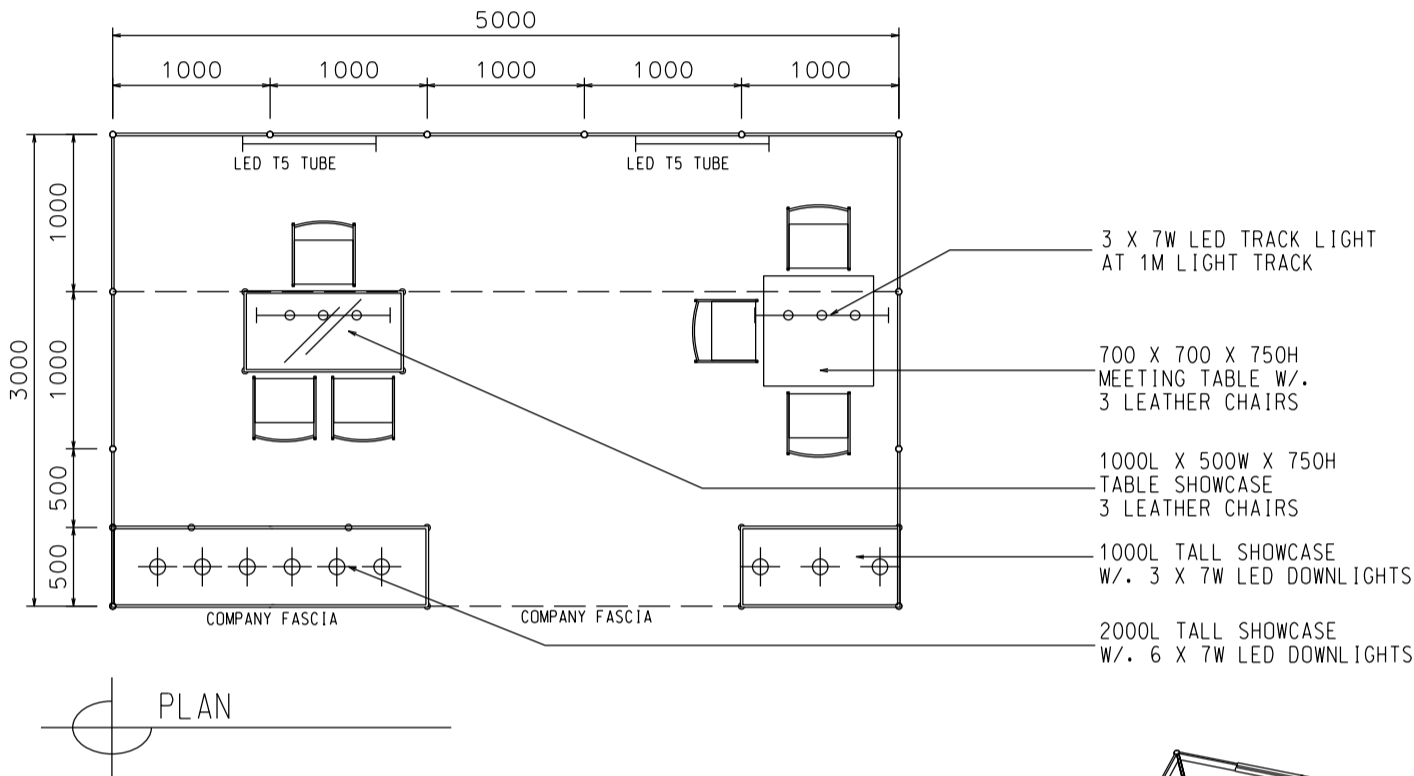

Hong Kong International Diamond, Gem & Pearl Show

香港國際鑽石、寶石及珍珠展

PACKAGE 7

5M x 3M Standard Booth

五米乘三米標準攤位

BOOTH SPECIFICATIONS		QTY.
	2000L TALL SHOWCASE W/. 6 X 7W LED DOWNLIGHT	1
	1000L TALL SHOWCASE W/. 3 X 7W LED DOWNLIGHT	1
	1000L x 500W x 750H TABLE SHOWCASE	1
	3 X 7W LED TRACK LIGHT	2
	LED T5 TUBE	2
	700 X 700 X 750H MEEING TABLE	1
	BLACK LEATHER CHAIR	6
	CEILING BEAM	5M
	RUBBISH BIN & CARPET (15sqm.)	