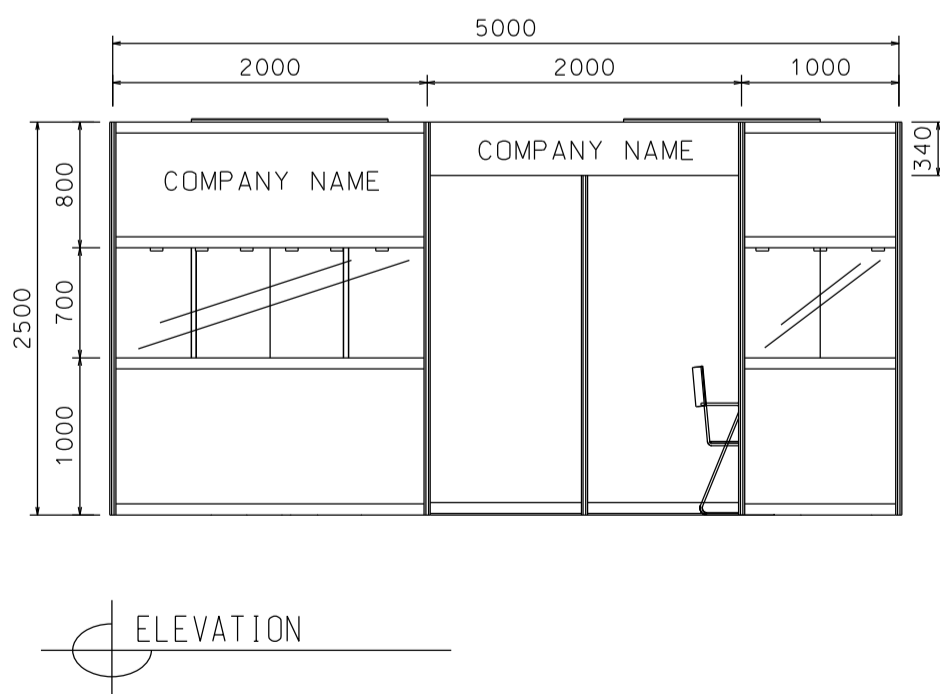

Hong Kong International Diamond, Gem & Pearl Show

香港國際鑽石、寶石及珍珠展

PACKAGE 7

5M x 3M Standard Booth

五米乘三米標準攤位

BOOTH SPECIFICATIONS		QTY.
	2000L TALL SHOWCASE W/. 6 X 7W LED DOWNLIGHT	1
	1000L TALL SHOWCASE W/. 3 X 7W LED DOWNLIGHT	1
	1000L x 500W x 750H TABLE SHOWCASE	1
	3 X 7W LED TRACK LIGHT	2
	LED T5 TUBE	2
	700 X 700 X 750H MEEING TABLE	1
	BLACK LEATHER CHAIR	6
	CEILING BEAM	5M
	RUBBISH BIN & CARPET (15sqm.)	