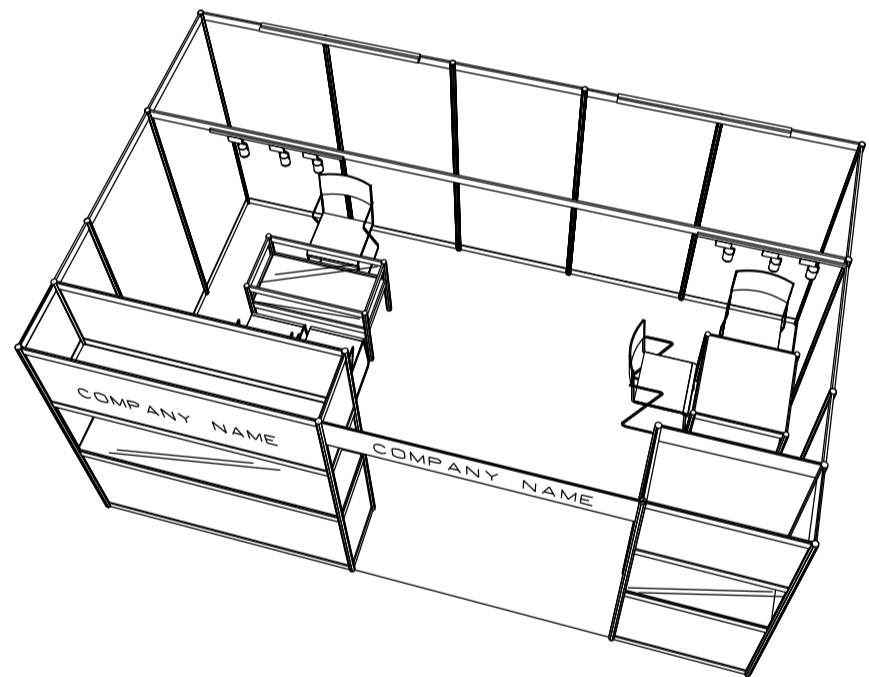

Hong Kong International Diamond, Gem & Pearl Show

香港國際鑽石、寶石及珍珠展

PACKAGE 7

5M x 3M Standard Booth

五米乘三米標準攤位

BOOTH SPECIFICATIONS		QTY.
	2000L TALL SHOWCASE W/. 6 X 7W LED DOWNLIGHT	1
	1000L TALL SHOWCASE W/. 3 X 7W LED DOWNLIGHT	1
	1000L x 500W x 750H TABLE SHOWCASE	1
	3 X 7W LED TRACK LIGHT	2
	LED T5 TUBE	2
	700 X 700 X 750H MEEING TABLE	1
	BLACK LEATHER CHAIR	6
	CEILING BEAM	5M
	RUBBISH BIN & CARPET (15sqm.)	