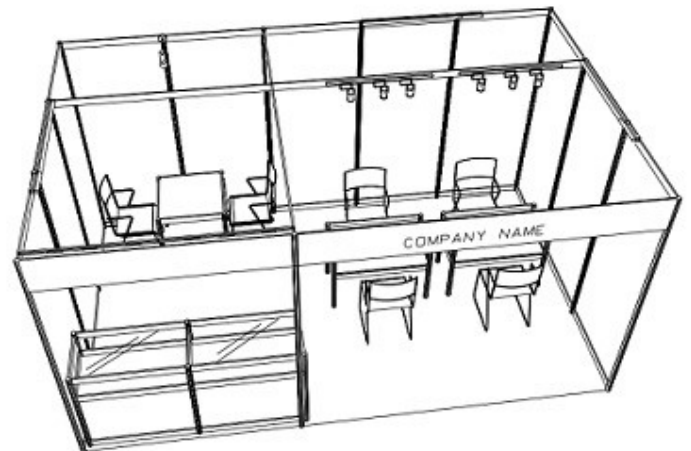

# PACKAGE 9

5M x 3M Standard Booth

五米乘三米標準攤位

PLAN

PERSPECTIVE

ELEVATION

BOOTH SPECIFICATIONS		QTY.
	1000L x 500W x 1000H TABLE SHOWCASE COUNTER	2
	1000L x 500W x 750H TABLE SHOWCASE	2
	3 X 7W LED TRACK LIGHT	4
	LED T5 TUBE	3
	13W LED LAMP LONGARMED SPOTLIGHT (YELLOW LIGHT)	1
	700 X 700 X 750H MEEING TABLE	1
	BLACK LEATHER CHAIR	6
	CEILING BEAM	8M
	RUBBISH BIN & CARPET (15sqm.)	