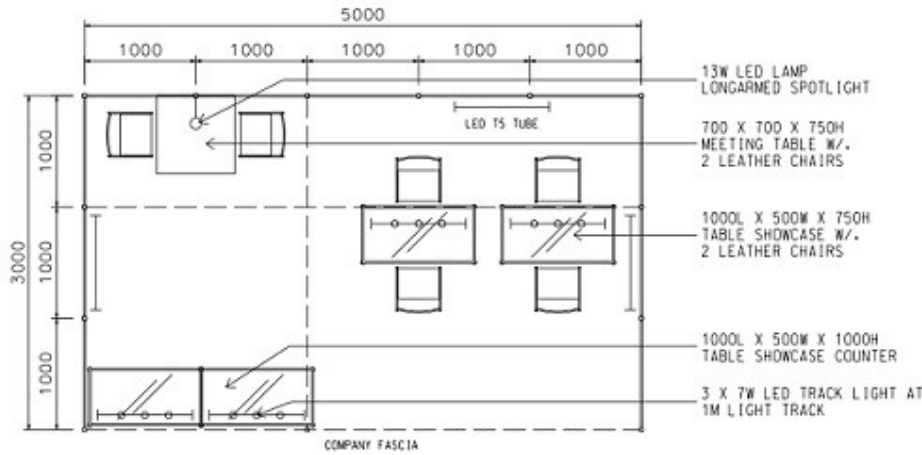

# PACKAGE 9

5M x 3M Standard Booth

五米乘三米標準攤位

PLAN

PERSPECTIVE

ELEVATION

BOOTH SPECIFICATIONS		QTY.
	1000L x 500W x 1000H TABLE SHOWCASE COUNTER	2
	1000L x 500W x 750H TABLE SHOWCASE	2
	3 X 7W LED TRACK LIGHT	4
	LED T5 TUBE	3
	13W LED LAMP LONGARMED SPOTLIGHT (YELLOW LIGHT)	1
	700 X 700 X 750H MEEING TABLE	1
	BLACK LEATHER CHAIR	6
	CEILING BEAM	8M
	RUBBISH BIN & CARPET (15sqm.)	