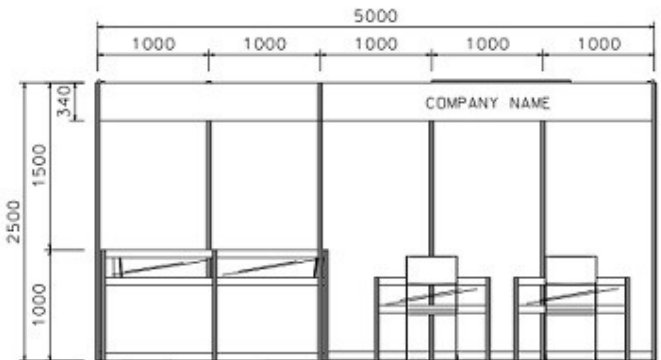

# PACKAGE 9

5M x 3M Standard Booth

五米乘三米標準攤位

PLAN

PERSPECTIVE

ELEVATION

BOOTH SPECIFICATIONS		QTY.
	1000L x 500W x 1000H TABLE SHOWCASE COUNTER	2
	1000L x 500W x 750H TABLE SHOWCASE	2
	3 X 7W LED TRACK LIGHT	4
	LED T5 TUBE	3
	13W LED LAMP LONGARMED SPOTLIGHT (YELLOW LIGHT)	1
	700 X 700 X 750H MEEING TABLE	1
	BLACK LEATHER CHAIR	6
	CEILING BEAM	8M
	RUBBISH BIN & CARPET (15sqm.)	