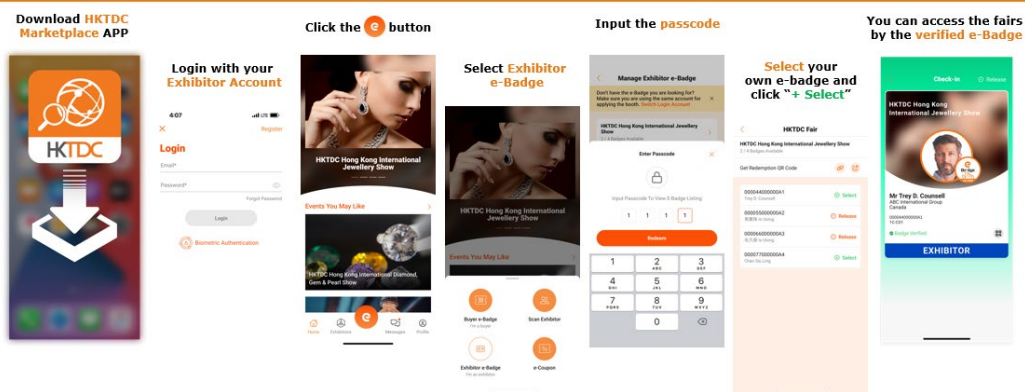

2 – 6 / 3 / 2025 • AsiaWorld-Expo 亞洲國際博覽館

Special Circular 2 – e-Badge for Exhibitors

HKTDC Marketplace App

Your Smart Sourcing Companion

HOW TO GET YOUR EXHIBITOR E-BADGE

With rapid development of mobile technology and to provide the essential tools for SMEs to maximise business opportunities in the digital era, the [HKTDC Marketplace App](#) has been enhanced to upgrade buyer and exhibitor experience.

As part of this enhancement, we have launched the exhibitor e-Badge function within the App for a seamless fairground experience while being environmental friendly. You are highly recommended to make use of this new feature. You and your colleagues are required to **use your own personal device to redeem your own badge through logging in the App with your company Exhibitor Account.**

Please redeem your own Exhibitor e-Badge and assist your colleagues on the arrangements before the move-in date (1 March 2025).

Video Tutorial: <https://www.youtube.com/watch?v=5-luHznCAIo>

Exhibitors are reminded that the Check-in counters are expected to be very busy on the move-in date, so you and your colleagues are **STRONGLY** recommended to redeem your Exhibitor e-Badge in advance so that you can **DIRECTLY** enter the fairground by showing your e-Badge upon arrival.