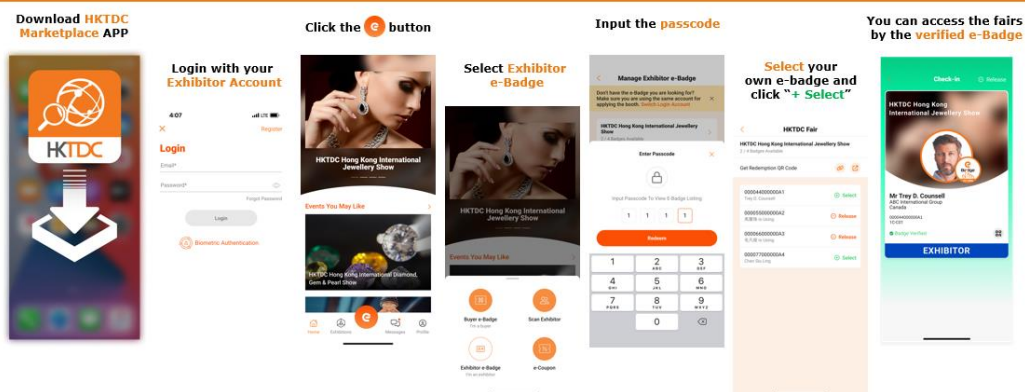

2 – 6 / 3 / 2025 • AsiaWorld-Expo 亞洲國際博覽館

Special Circular 4 – e-Badge for Exhibitors

HKTDC Marketplace App

Your Smart Sourcing Companion

HOW TO GET YOUR EXHIBITOR E-BADGE

With rapid development of mobile technology and to provide the essential tools for SMEs to maximise business opportunities in the digital era, the [HKTDC Marketplace App](#) has been enhanced to upgrade buyer and exhibitor experience.

As part of this enhancement, we have launched the exhibitor e-Badge function within the App for a seamless fairground experience while being environmental friendly. You are highly recommended to make use of this new feature. You and your colleagues are required to **use your own personal device to redeem your own badge through logging in the App with your company Exhibitor Account.**

Please redeem your own Exhibitor e-Badge and assist your colleagues on the arrangements before the move-in date (1 March 2025).

Video Tutorial: <https://www.youtube.com/watch?v=5-luHznCAIo>

Exhibitors are reminded that the Check-in counters are expected to be very busy on the move-in date, so you and your colleagues are **STRONGLY** recommended to redeem your Exhibitor e-Badge in advance so that you can **DIRECTLY** enter the fairground by showing your e-Badge upon arrival.

2 – 6 / 3 / 2025 • AsiaWorld-Expo 亞洲國際博覽館

特別通告 4 – 參展商電子入場證

香港貿發局商貿平台

您的智能流動應用程式

如何取得參展商電子入場證

隨著流動技術的快速發展，同時為了提供中小企必要的工具以增加商貿配對機會，[HKTDC Marketplace App](#) (貿發局商貿平台應用程式) 已新增功能，提升買家及參展商的展會體驗。

為了令企業能夠在數碼時代把握商機，參展商現可在到達會場前透過使用 [HKTDC Marketplace App](#) 登入 貴司的參展商帳號，預先換領參展商電子入場證 (Exhibitor e-Badge)。各參展商需透過個人電子設備(手提電話、平板電腦等)以 貴司的參展商帳號登入 [HKTDC Marketplace App](#) 以換領其參展商電子入場證。煩請於進館日前(2025年3月1日)安排換領您及 貴司同事的參展商電子入場證。