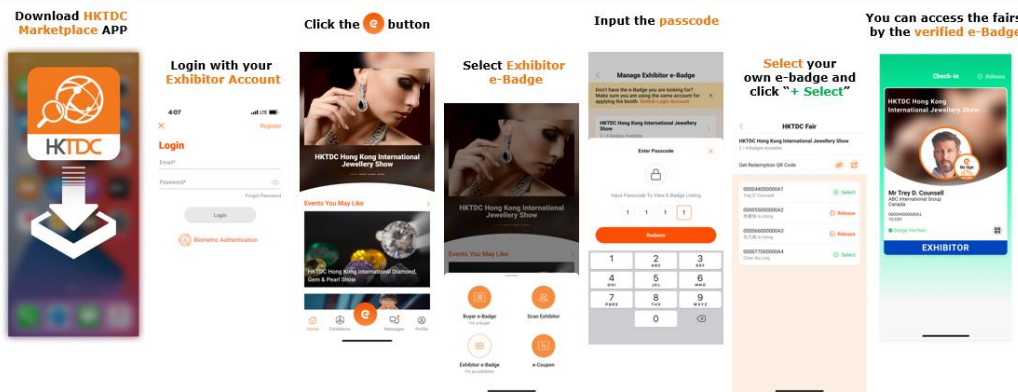

**Special Circular 4 – e-Badge for Exhibitors**

# HKTDC Marketplace App

Your Smart Sourcing Companion

## HOW TO GET YOUR EXHIBITOR E-BADGE

With rapid development of mobile technology and to provide the essential tools for SMEs to maximise business opportunities in the digital era, the [HKTDC Marketplace App](#) has been enhanced to upgrade buyer and exhibitor experience.